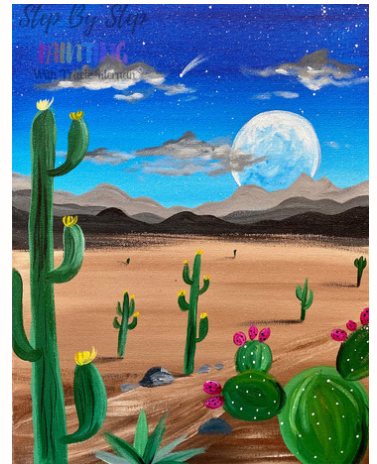

# Summer Painting Catalog

\*Denotes a bonus tutorial!

\*STRAWBERRY JAM

GALAXY ORCA

MERMAID TAIL

SPARKLERS IN A MASON JAR

ELEPHANT SUNSET

UNDER THE SEA

CANYON FALLS

DESERT LANDSCAPE

WAVE PAINTING

FISHERMAN'S SUNSET

SLOTH

SUMMER TRUCK