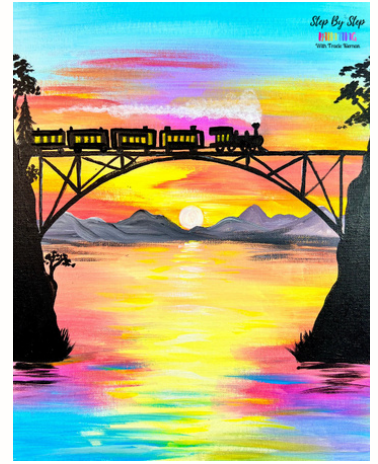

*SUNSET TRAIN