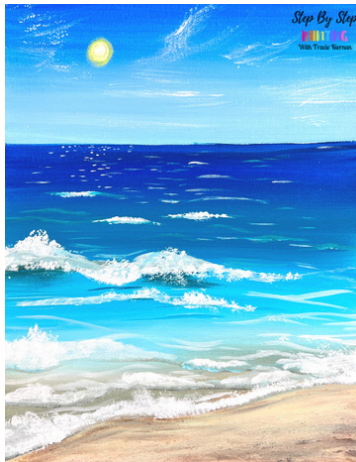

# Summer Painting Catalog

\*Denotes a bonus tutorial!

\*COLORFUL SAILBOATS

PALM TREES

TOUCAN

SEAHORSE

DAY AT THE BEACH

SUNSET MOUNTAIN LANDSCAPE