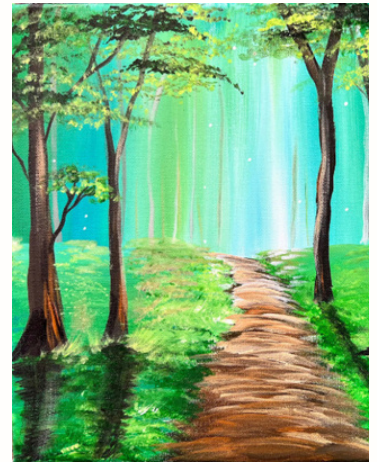

FOREST PATH