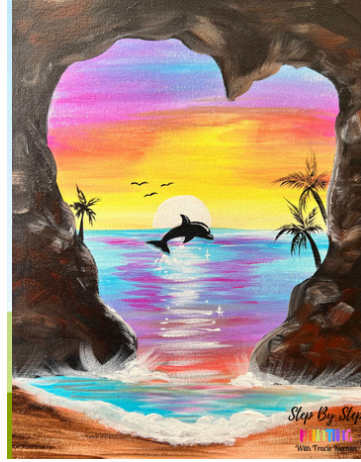

# Summer Painting Catalog

\*Denotes a bonus tutorial!

TWILIGHT TIDES

GOLDFISH

PARADISE COVE

LIGHTHOUSE AT NIGHT

SHARK

DESERT MONSOON