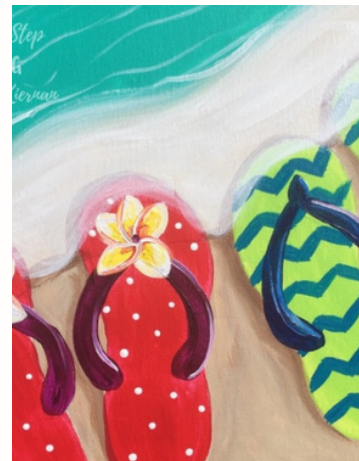

CANYON FALLS

DESERT LANDSCAPE

WAVE PAINTING

FISHERMAN'S SUNSET

SLOTH

SUMMER TRUCK

# Summer Painting Catalog

\*Denotes a bonus tutorial!

GOLDEN HOUR

TROPICAL BIRD OF PARADISE

LIGHTHOUSE BEACH

HAMMOCK BEACH

JELLYFISH

\*THE VINEYARD

CAMPFIRE

\*DOLPHIN MOON

AMERICAN BARN

NARHWAL

FLIP-FLOPS BY THE SHORE

SUNSET FOR TWO