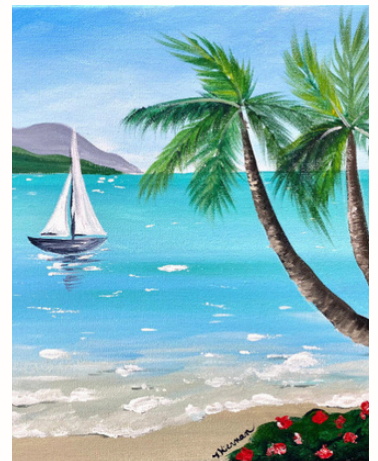

BEACH FLAMINGO

\*RAINY PARK STROLL

\*PURPLE SUCCULENT

SURFER BEACH

\*SUMMER WREATH

\*PARADISE SHORE