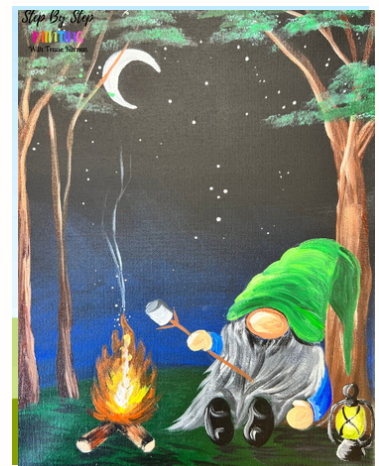

CAMPING GNOME